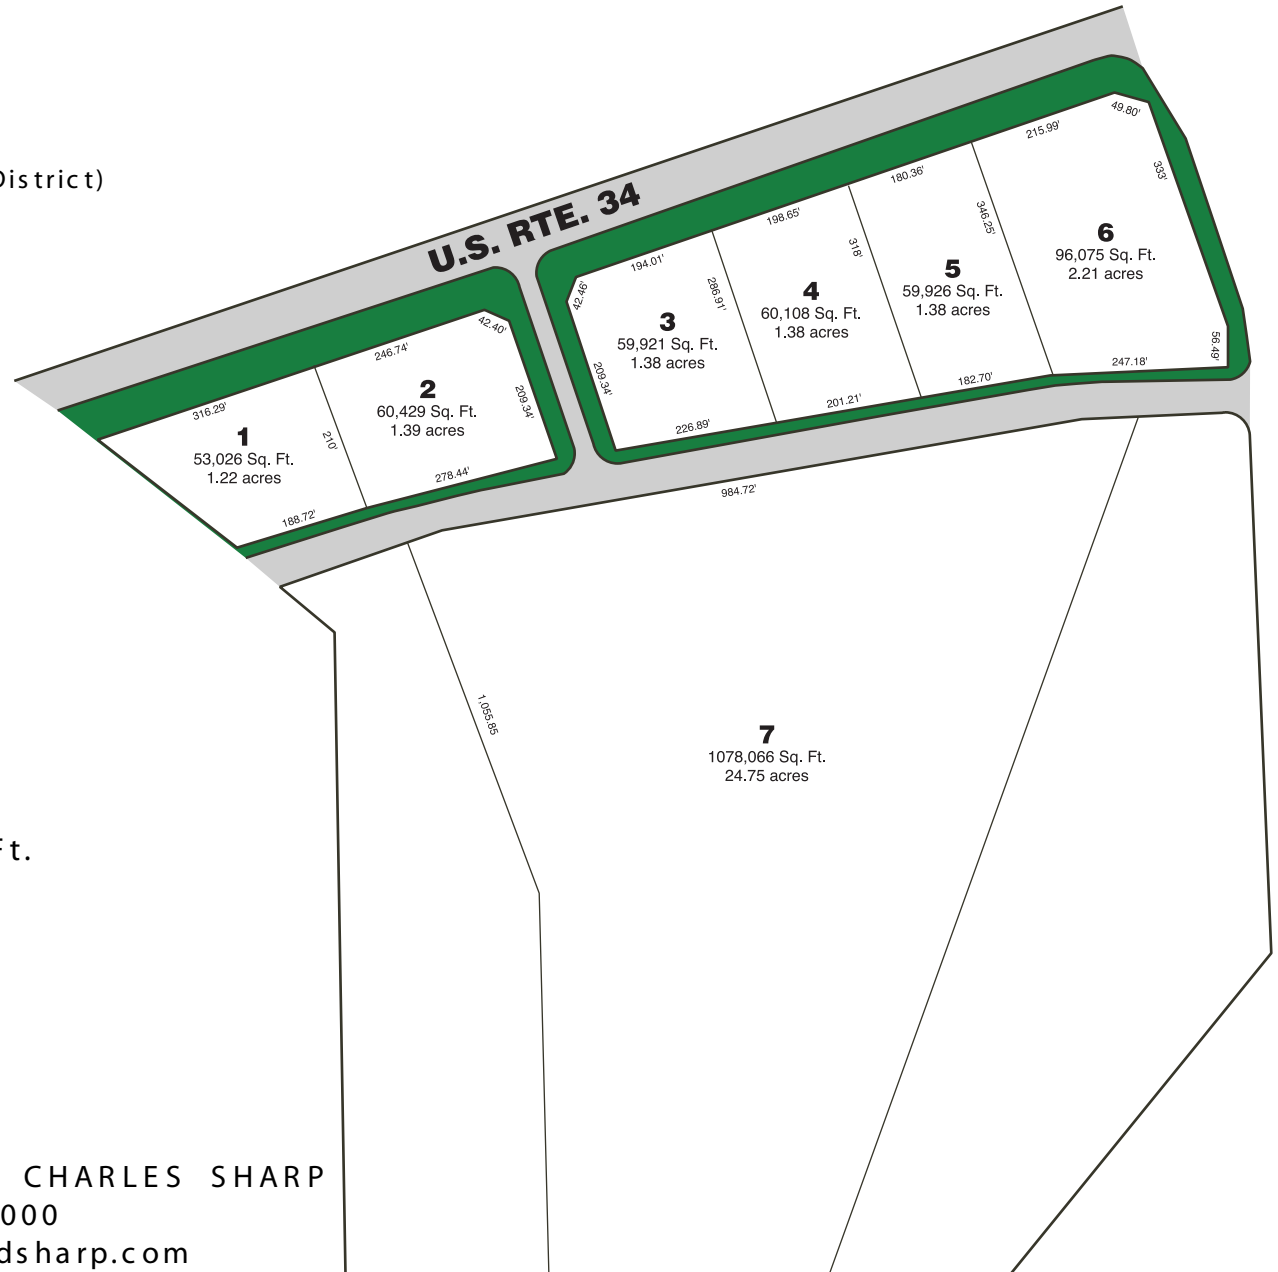

FOR SALE OR BUILD TO SUIT

PLANO, IL.

Zoned B-5 (Service Business District)

Lot Descriptions:

- 1 - 1.22 Acres 53,026 Sq. Ft.
- 2 - 1.39 Acres 60,429 Sq. Ft.
- 3 - 1.38 Acres 59,921 Sq. Ft.
- 4 - 1.38 Acres 60,108 Sq. Ft.
- 5 - 1.38 Acres 59,926 Sq. Ft.
- 6 - 2.21 Acres 96,075 Sq. Ft.
- 7 - 24.75 Acres 1,078,066 Sq. Ft.